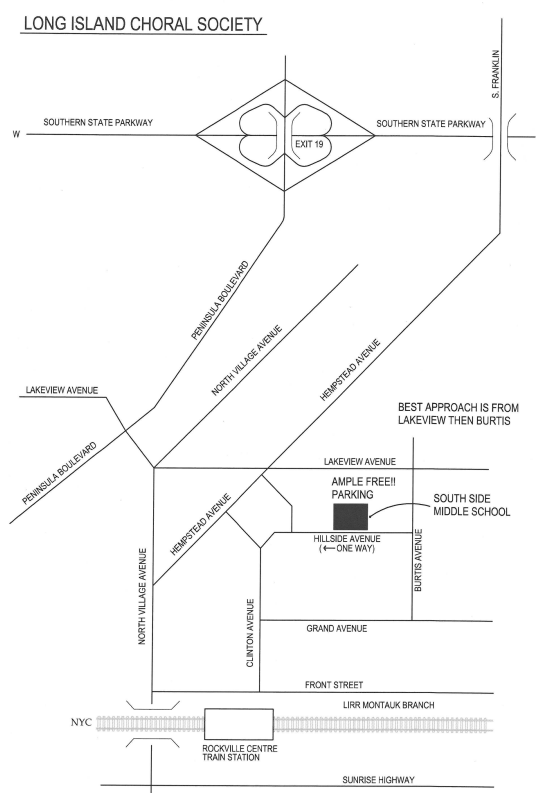

Saturday, November 22, 2014 at 8 pm

MOZART

Missa brevis in B

&

BACH

Motets #2, 5 & 6

South Side Middle School

67 Hillside Avenue

Rockville Centre, NY

SOUTH SIDE MIDDLE SCHOOL
67 HILLSIDE AVENUE
ROCKVILLE CENTRE, NY 11570
LONG ISLAND CHORAL SOCIETY CONCERTS IN THE MAIN AUDITORIUM

86th SEASON CONCERTS ~ SEASON TICKETS AVAILABLE - \$50